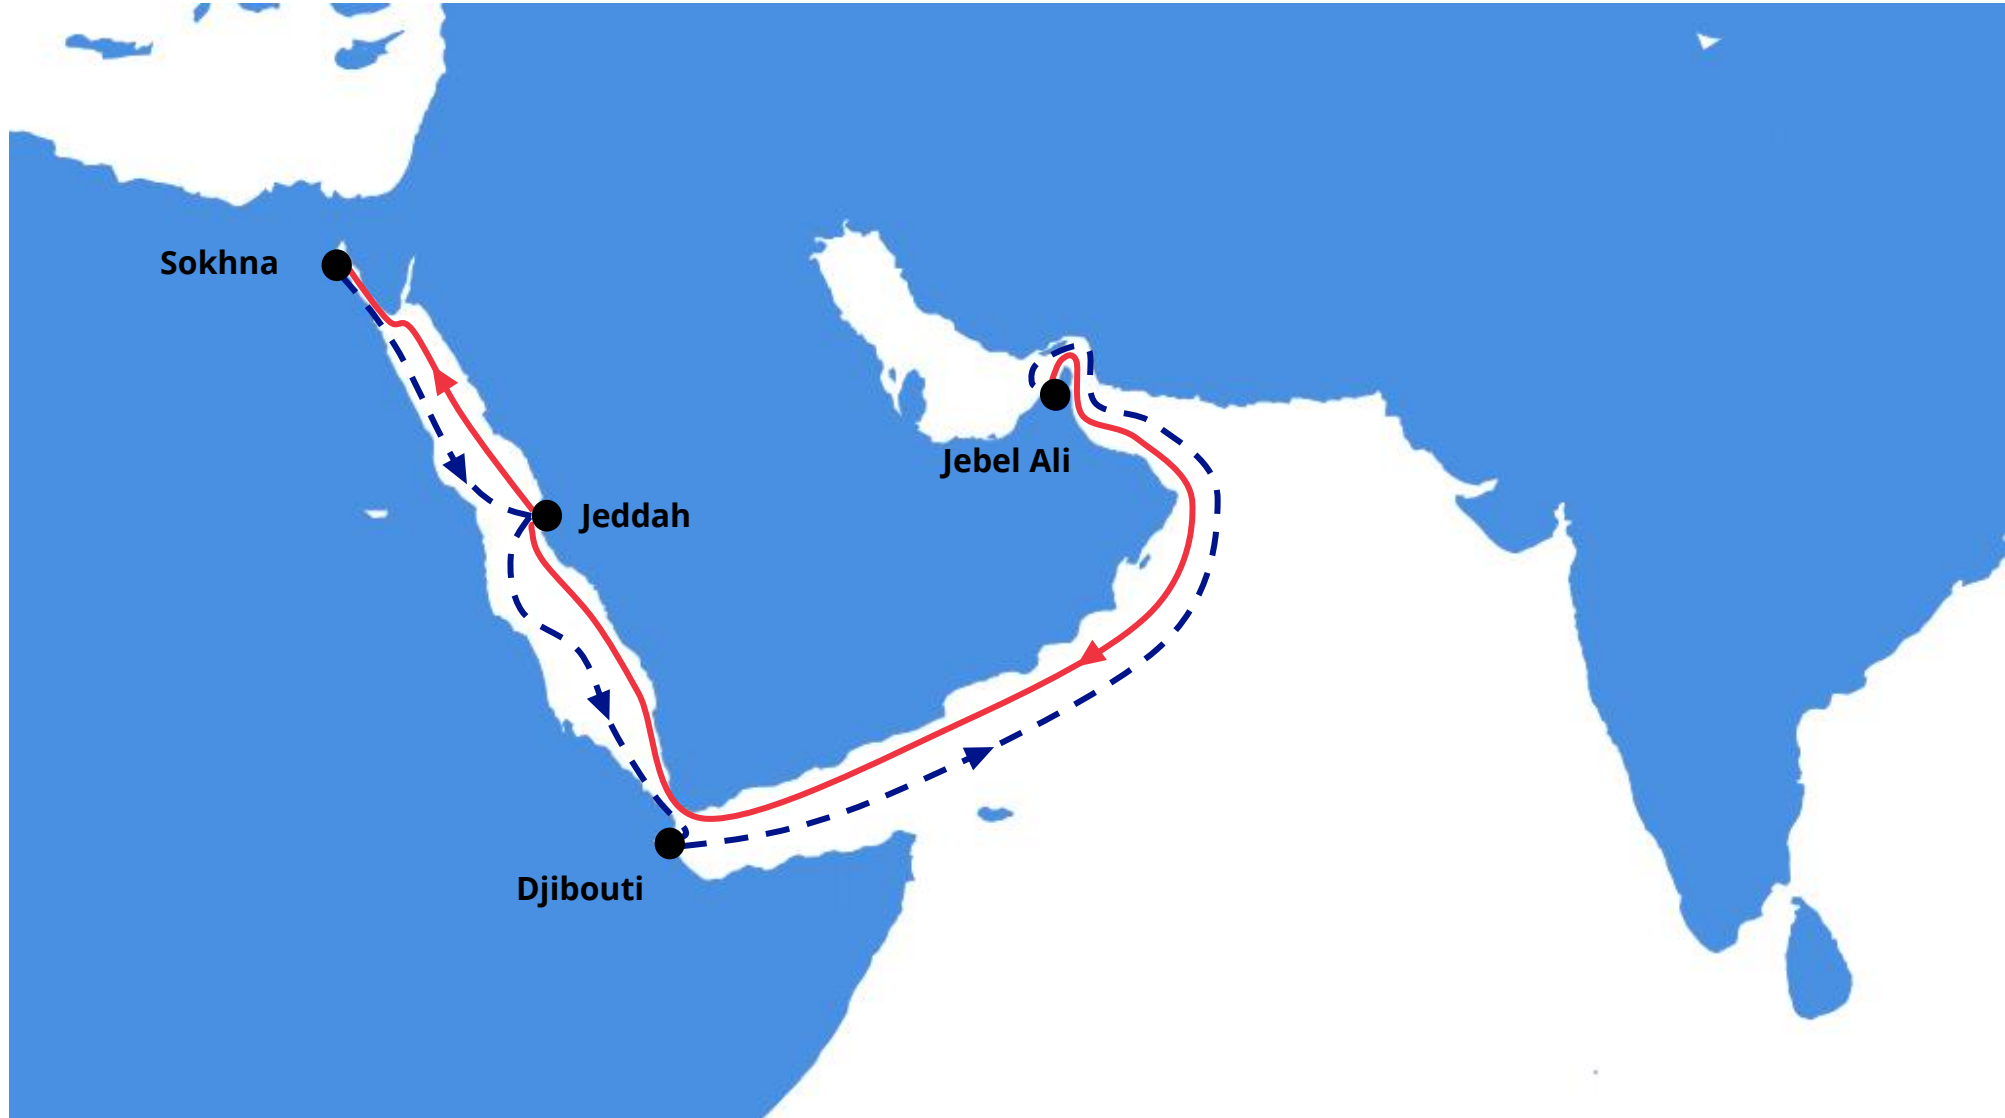

RGR : RCL GULF - RED SEA SERVICE

Rotation : AEDXB – SAJED – EGSOK – SAJED – DJJIB – AEDXB

Frequency : weekly sailing

RGR : RCL GULF - RED SEA SERVICE

Rotation : AEDXB – SAJED – EGSOK – SAJED – DJJIB – AEDXB

Frequency : weekly sailing

Westbound

POL	Terminal	DAY	POD		
			SAJED	EGSOK	DJJIB
			FRI	MON	SUN
AEDXB	DP World Jebel Ali Terminal 2 and Terminal 3	SUN	5	8	14
SAJED	Jeddah Islamic Port (SCT - South Container Terminal)	SAT	-	2	-

Eastbound

POL	Terminal	DAY	POD		
			SAJED	DJJIB	AEDXB
			FRI	SUN	SAT
EGSOK	Sokhna Container Terminal	TUE	3	5	11
SAJED	Jeddah Islamic Port (SCT - South Container Terminal)	FRI	-	2	5
DJJIB	Doraleh Container Terminal	MON	-	-	5