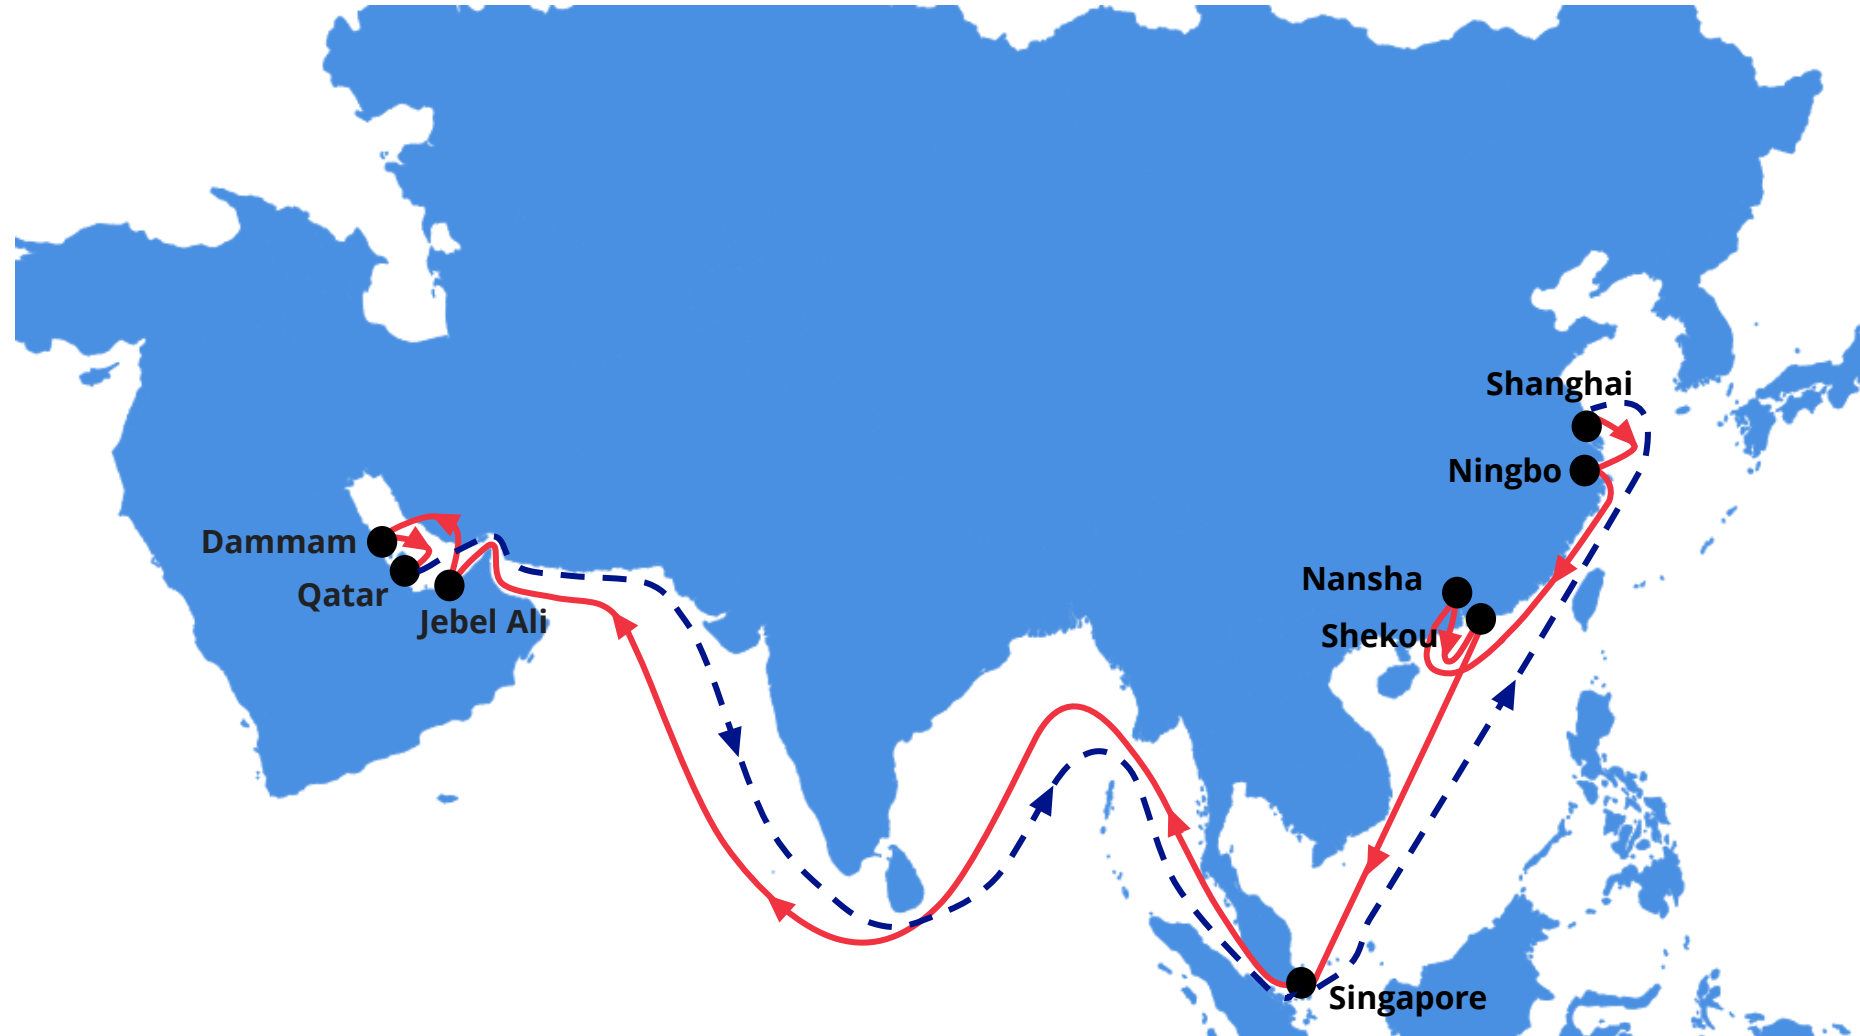

## RCG : RCL CHINA – GULF SERVICE

Rotation :

Frequency : 1 Sailing per week

CNTAO - CNSHA - CNNGB - CNNSA - CNSHK - SGSIN - AEJEA - SADMM - SGSIN - CNTAO

## RCG : RCL CHINA – GULF SERVICE

Rotation :

Frequency : 1 Sailing per week

CNTAO - CNSHA – CNNGB – CNNSA – CNSHK – SGSIN – AEJEA – SADMM – SGSIN - CNTAO

### Westbound

POL	Terminal	DAY	POD						
			CNSHA	CNNGB	CNNSA	CNSHK	SGSIN	AEJEA	SADMM
			MON	WED	SAT	MON	SAT	TUE	SAT
CNTAO	Qingdao New Qianwan Container Terminal Co., Ltd. (QQCTN)	FRI	3	5	8	10	15	25	29
CNSHA	Shanghai International port (group) Co.,Ltd. Shang dong container terminal branch (YGS)	MON		2	5	7	12	22	26
CNNGB	Meishan Island International Container terminal (MSICT)	WED			3	5	10	20	24
CNNSA	Nansha International Container Terminal (NICT)	SAT				2	7	17	21
CNSHK	Shekou Container Terminal (SCT)	MON					5	15	19
SGSIN	Keppel Terminal	SAT						10	14

### Eastbound

POL	Terminal	DAY	POD						
			SADMM	SGSIN	CNTAO	CNSHA	CNNGB	CNNSA	CNSHK
			SAT	THU	FRI	MON	WED	SAT	MON
AEJEA	DP World UAE Terminal 1	TUE	4	16	24	27	29	32	34
SADMM	King Abudul Aziz Port (KAAP)	SAT		12	20	23	25	28	30
SGSIN	Keppel Terminal	THU			8	11	13	16	18