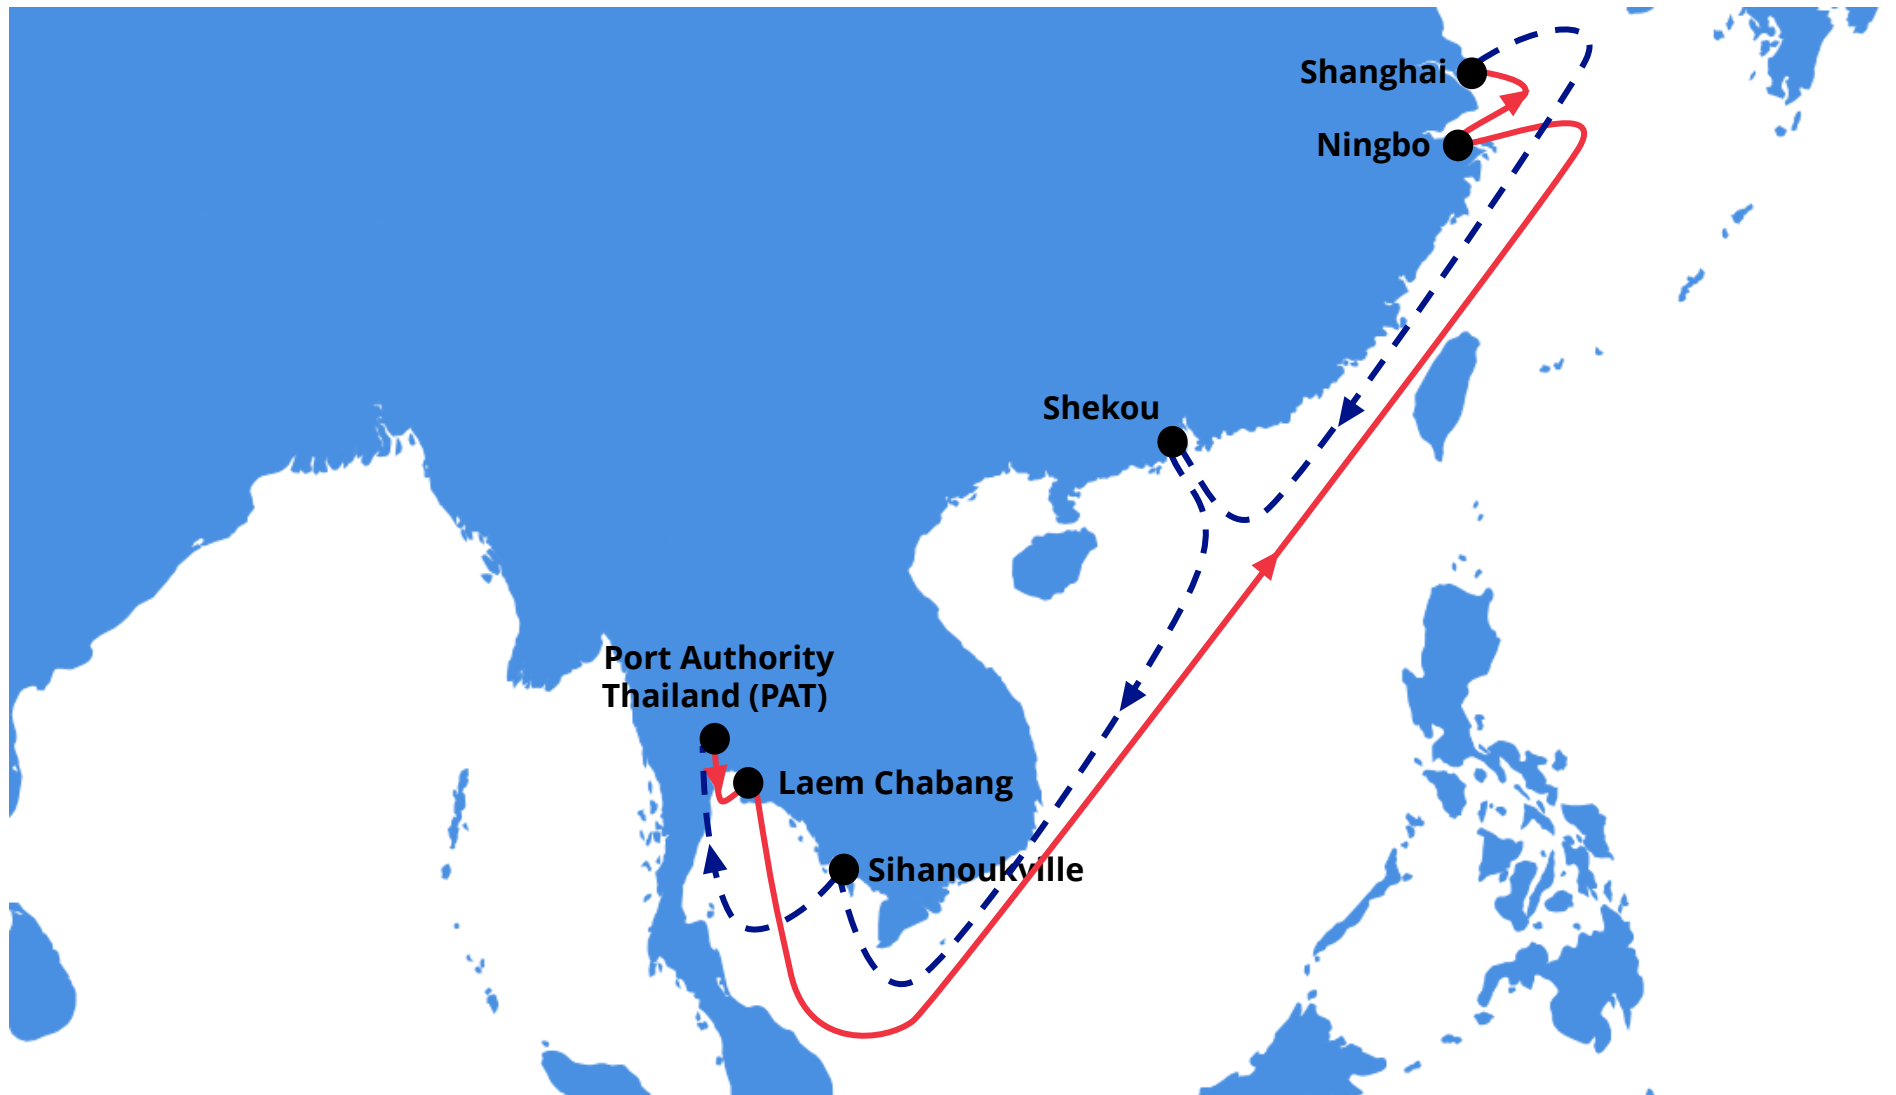

# RBC2 : RCL BANGKOK - CHINA SERVICE

Rotation : BKK- LCH - NGB - SHA - SHK - KOS - BKK

Frequency: 1 Sailing per week

## RBC2 : RCL BANGKOK – CHINA SERVICE

Rotation : BKK- LCH - NGB - SHA - SHK - KOS - BKK

Frequency: 1 Sailing per week

### Northbound

POL	Terminal	DAY	POD				
			THLCH	CNNGB	CNSHA	CNSHK	KHKOS
			MON	TUE	THU	MON	FRI
THBKK	Port Authority Thailand (PAT)	SUN	1	9	11	15	19
THLCH	TIPS (B4)	MON	-	8	10	14	18
CNNGB	Ningbo Meishan Island International Container Terminal	TUE	-	-	2	6	10
CNSHA	Pudong Tml - Wai Gao Qiao 1	THU	-	-	-	4	8
CNSHK	Shekou Container Terminal	MON	-	-	-	-	4

### Southbound

POL	Terminal	DAY	POD				
			CNSHA	CNSHK	KHKOS	THPAT	THLCH
			THU	MON	FRI	SUN	MON
CNNGB	Ningbo Meishan Island International Container Terminal	TUE	2	6	10	12	13
CNSHA	Pudong Tml - Wai Gao Qiao 1	THU	-	4	8	10	11
CNSHK	Shekou Container Terminal	MON	-	-	4	6	7
KHKOS	The Sihanoukville Autonomous Port	FRI	-	-	-	2	3