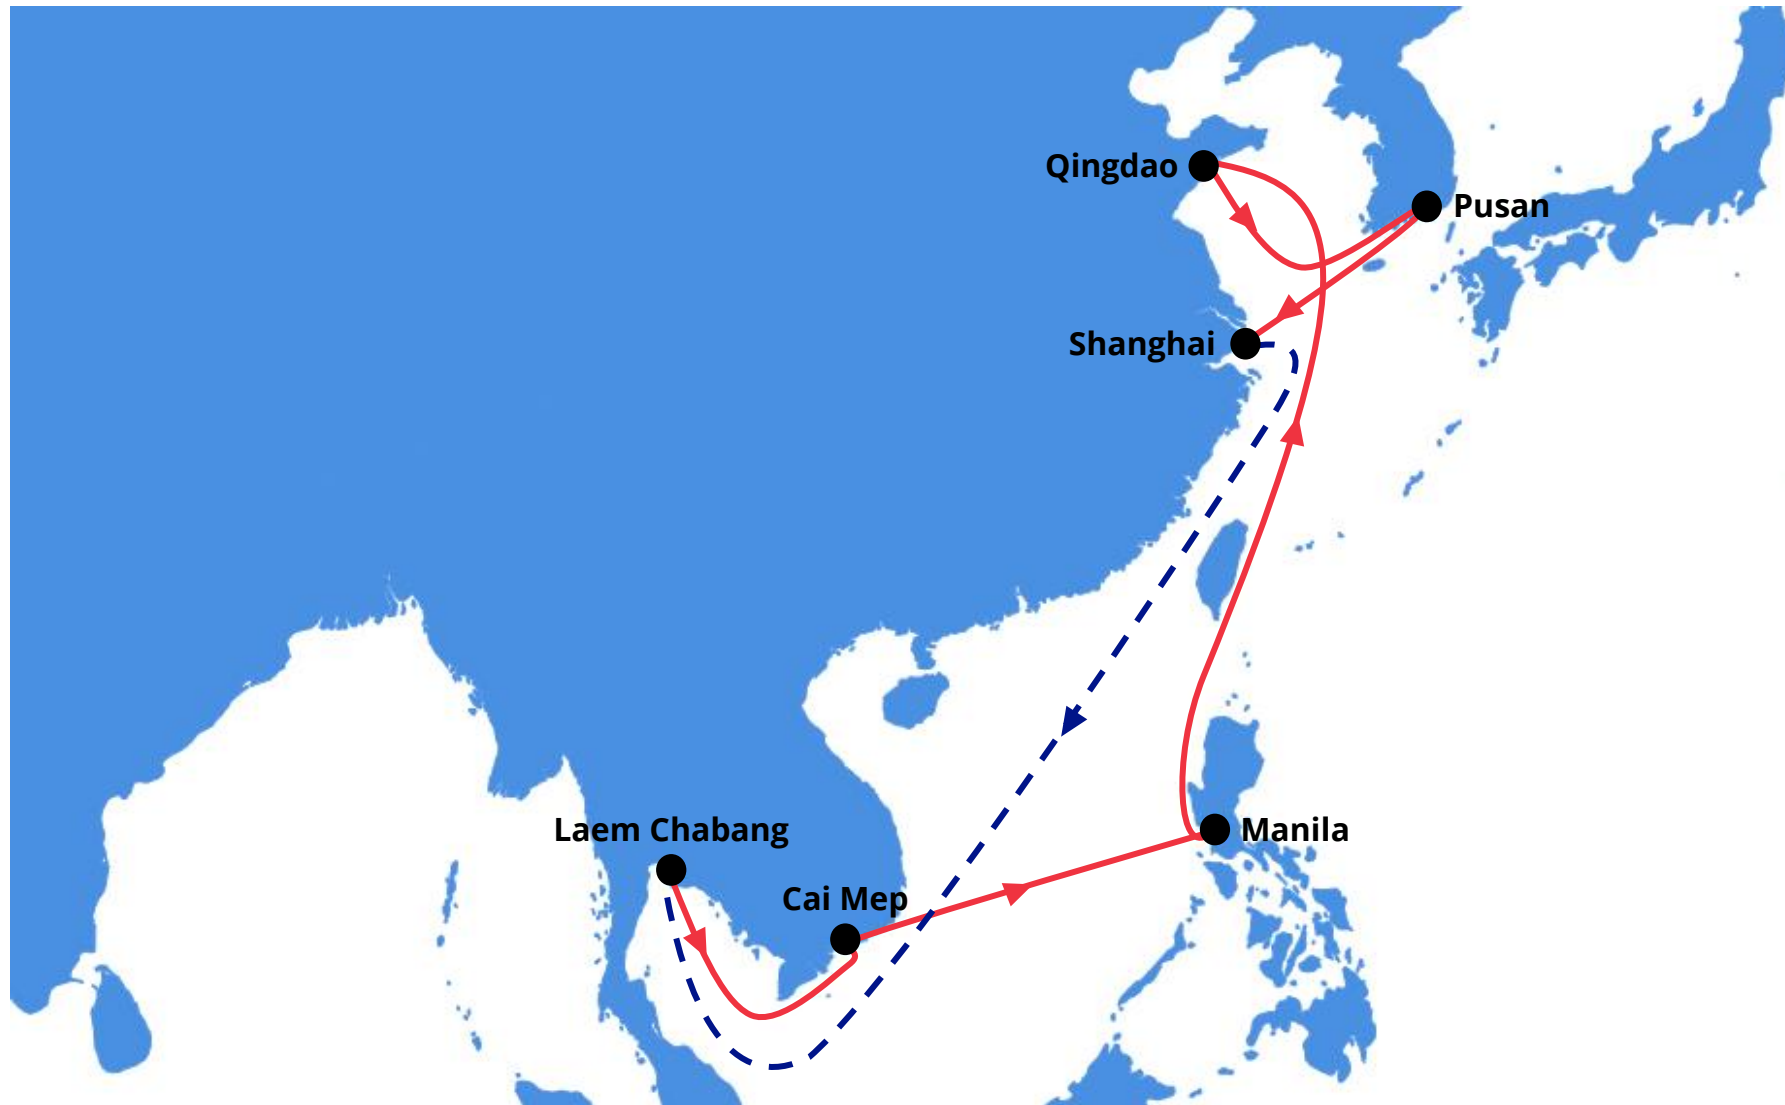

RLM2 : RCL THAILAND – MANILA SERVICE 2

Rotation : **THLCH – VNCMT – PHMNL – CNTAO – KRPUS – CNSHA – THLCH**

Frequency : **1 Sailing per week**

RLM2 : RCL THAILAND – MANILA SERVICE 2

Rotation : THLCH – VNCMT – PHMNL – CNTAO – KRPUS – CNSHA – THLCH

Frequency : 1 Sailing per week

Northbound

POL	Terminal	DAY	POD					
			VNCMT	PHMNL	CNTAO	KRPUS	CHSHA	THLCH
			WED	SAT	TUE	THU	SUN	SAT
THLCH	Hutchison Laemchabang Terminal (C1C2)	MON	2	5	15	17	20	-
VNCMT	Tan Cnag-Cai Mep Thi Vai (TCTT)	WED	-	3	13	15	18	24
PHMNL	Manila North Harbour	MON	-	-	8	10	13	19

Southbound

POL	Terminal	DAY	POD				
			KRPUS	CNSHA	THLCH	VNCMT	PHMNL
			THU	SUN	SAT	WED	SAT
CNTAO	Qingdao Qianwan Container Terminal	TUE	2	5	11	24	27
KRPUS	Pusan Newport International Terminal	FRI	-	3	8	21	24
CNSHA	East Container Terminal - Wai Gao Qiao 4	SUN	-	-	6	19	22