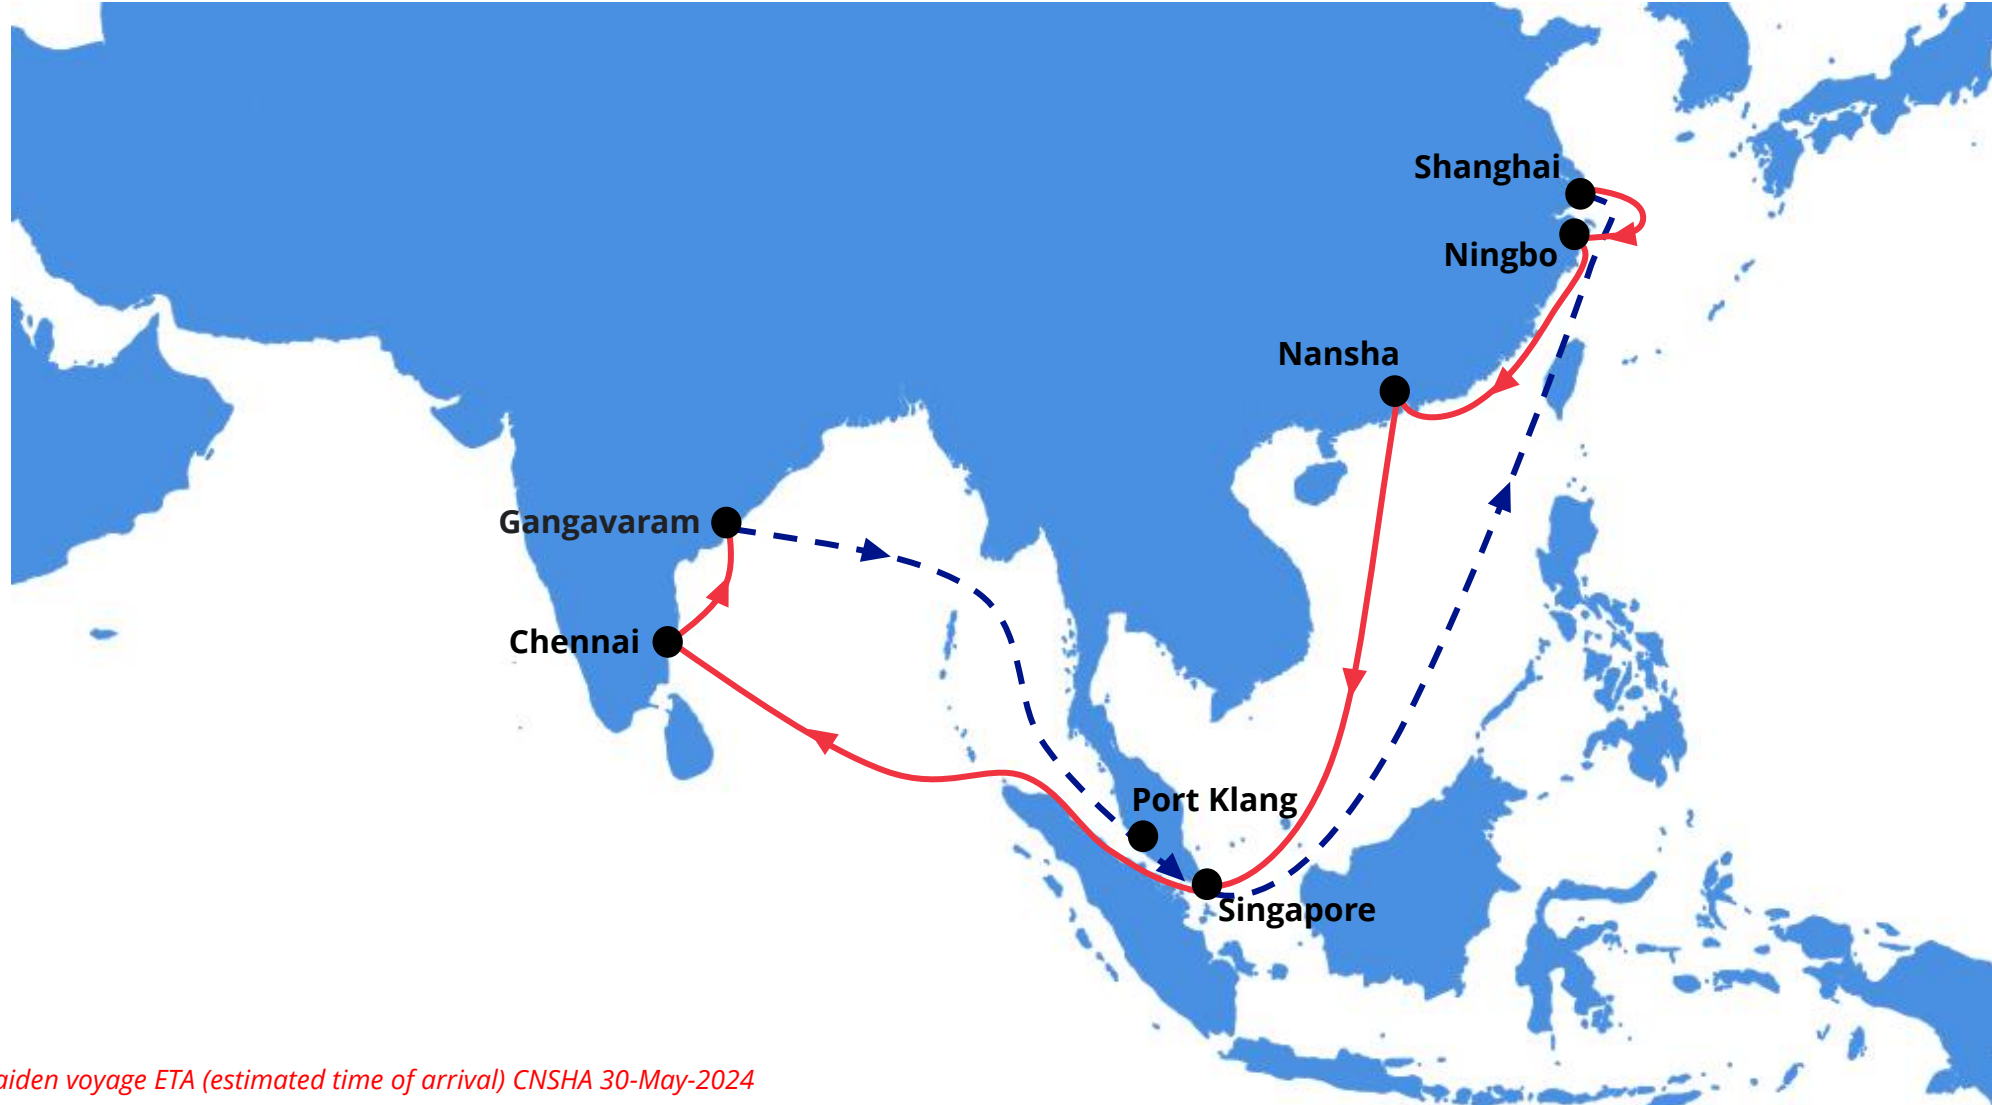

# RFM2 : RCL FAR EAST - MADRAS SERVICE 2

Rotation : CNSHA - CNNGB - CNNSA - SGSIN - INMAA - INGGV - MYPKG - SGSIN - CNSHA

Frequency : 1 Sailing per week

*\*Effective Maiden voyage ETA (estimated time of arrival) CNSHA 30-May-2024*

## RFM2 : RCL FAR EAST - MADRAS SERVICE 2

Rotation : CNSHA - CNNGB - CNNSA - SGSIN - INMAA - INGGV - MYPKG - SGSIN - CNSHA

Frequency : 1 Sailing per week

### Westbound

POL	Terminal	DAY	POD				
			CNNGB	CNNSA	SGSIN	INMAA	INGGV
			SAT	WED	TUE	MON	WED
CNSHA	MINGDONG CONTAINER TERMINAL - WAI GAO QIAO 5	THU	2	6	12	18	20
CNNGB	BEILUN SECOND CONTAINER TERMINAL	SAT		4	10	16	18
CNNSA	NANSHA INTERNATIONAL CONTAINER TERMINAL	WED			6	12	14
SGSIN	PASIR PANJANG TERMINAL (PSA)	TUE				6	8
INMAA	CHENNAI INTERNATIONAL TERMINALS PVT LTD	MON					2

### Eastbound

POL	Terminal	DAY	POD			
			INGGV	MYPKG	SGSIN	CNSHA
			WED	TUE	THU	THU
INMAA	CHENNAI INTERNATIONAL TERMINALS PVT LTD	MON	2	8	10	17
INGGV	ADANI GANGAVARAM PORT CONTAINER TERMINAL	WED		6	8	15
MYPKG	WESTPORT	TUE			2	9
SGSIN	PASIR PANJANG TERMINAL (PSA)	THU				7