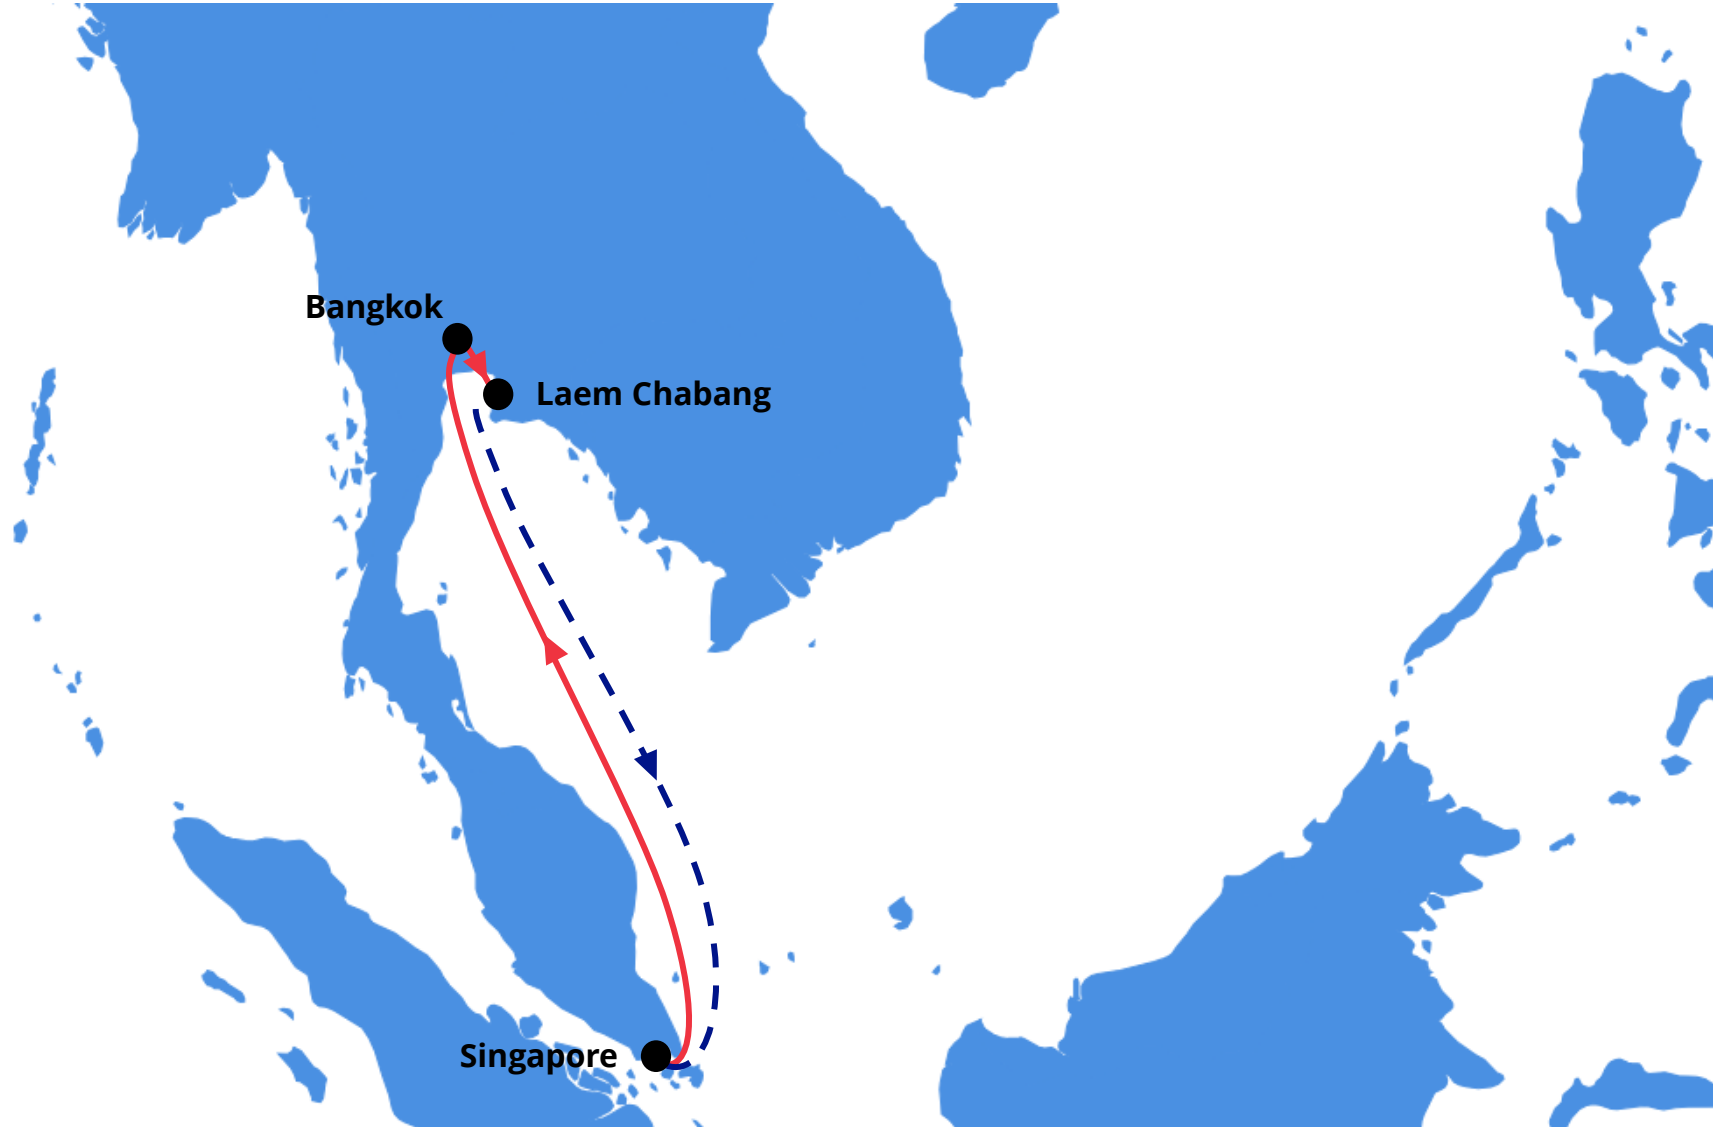

# RTS : RCL THAILAND SINGAPORE EXPRESS

Rotation : SGSIN – THBKK – THLCH - SGSIN

Frequency : 7 days r/t with 1 vessel

## RTS : RCL THAILAND SINGAPORE EXPRESS

Rotation : SGSIN – THBKK – THLCH - SGSIN

Frequency : 7 days r/t with 1 vessel

POL	Terminal	DAY	POD		
			THBKK	THLCH	SGSIN
			FRI	SUN	TUE
SGSIN	Keppel Terminal	TUE	3	5	
THBKK	The Port Authority of Thailand	FRI			
THLCH	Kerry Siam Seaport Ltd.	SUN			